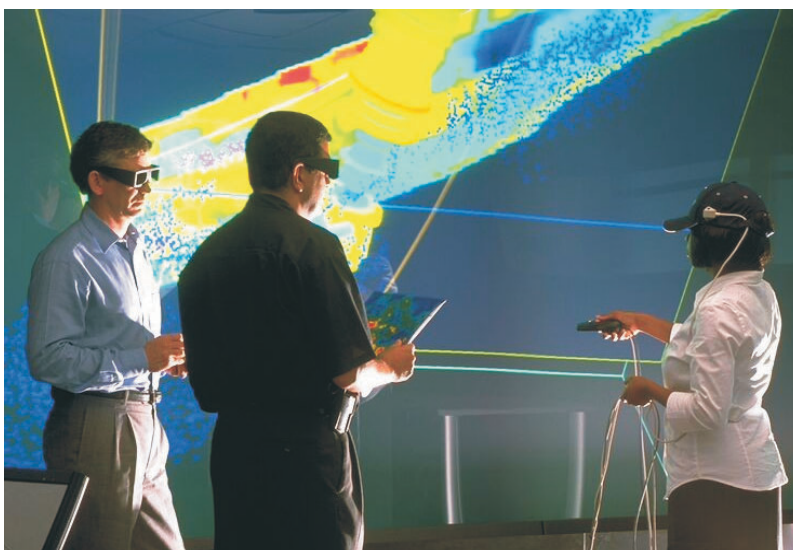

High Definition Remote Collaboration

Ci2i delivers fully customized and integrated hardware systems for real-time distributed visualization and collaboration over IP and ATM networks.

By deploying our systems, the days of data duplication, special hardware or special software are gone. Now you can remotely interact with any application running on any computer platform using any operating system.

Image courtesy of Schlumberger

Current Features

Point-to-point or multi-point broadcast capability
Fully scalable to any number of channels* or remote sites
Resolution up to 1920 x 1080
Frame rate 30 fps (full-motion)
Bandwidth 6 Mbps per channel*

** One channel carries either one computer screen or one HD camera at a time. For example, to send a dual-headed computer display requires two channels.*

Ci2i Corporation

Collaboration @ the Speed of Sight